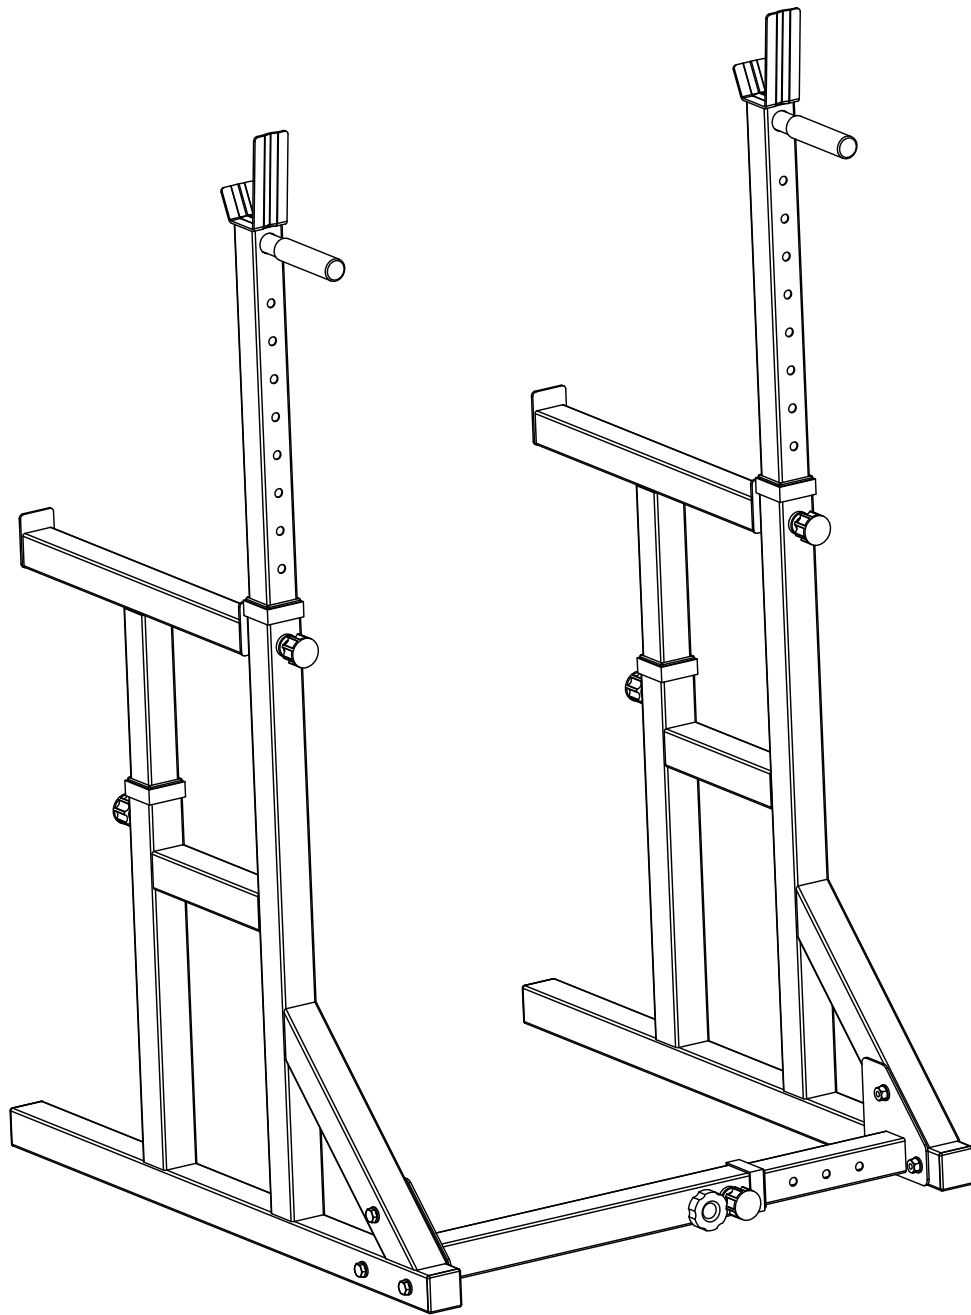

GORILLA SPORTS

Adjustable Squat Rack (100574)

GORILLA SPORTS

Washer: ($\phi 10$)

12x

Hex Nut: (M10)

6x

Hex Bolt: (M10*65)

6x

Spanner

2x

GORILLA SPORTS

Shelves adjustable from 63cm to 93cm

Squat rack height adjustable from 103cm to 163cm

Width adjustable from 72.5cm to 115cm

Maximum load: Rack: 300KG Storage: 280KG Dip handles: 160KG

1

2

3

4