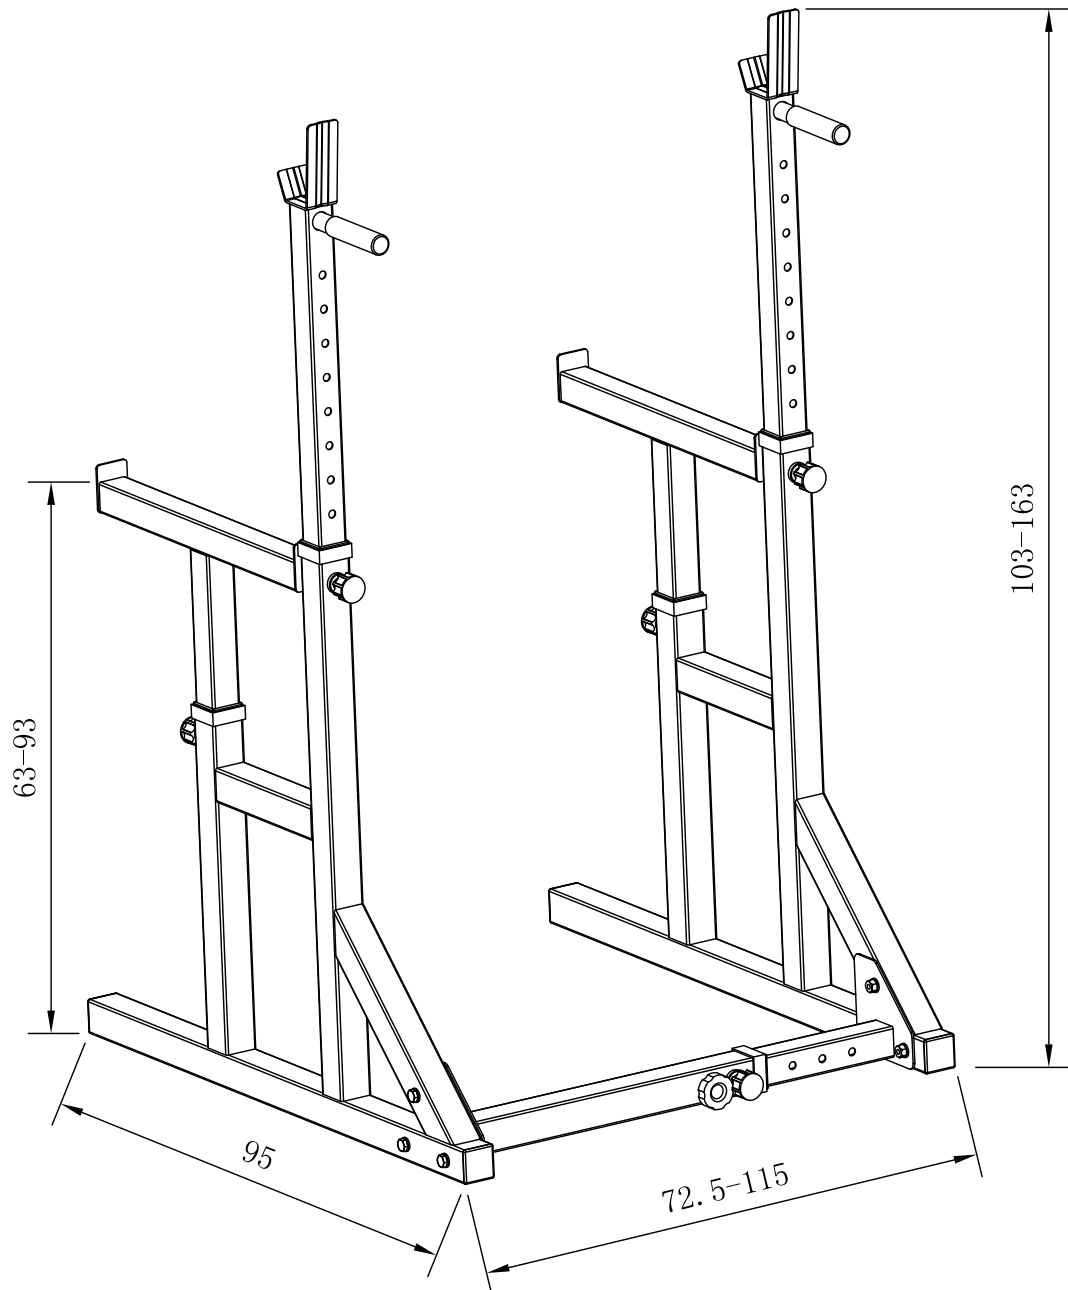

GORILLA SPORTS

Adjustable Squat Rack (100574)

GORILLA SPORTS

Washer: ($\phi 10$)

12x

Hex Nut: (M10)

6x

Hex Bolt: (M10*65)

6x

Spanner

2x

GORILLA SPORTS

Shelves adjustable from 63cm to 93cm

Squat rack height adjustable from 103cm to 163cm

Width adjustable from 72.5cm to 115cm

Maximum load: Rack: 300KG Storage: 280KG Dip handles: 160KG

1

2

3

4