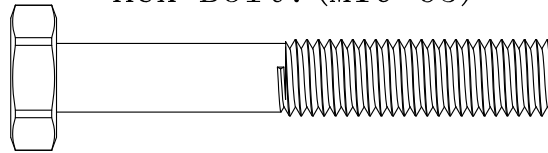

GORILLA SPORTS

Adjustable Squat Rack (100574)

GORILLA SPORTS

Washer: ($\phi 10$)

12x

Hex Nut: (M10)

6x

Hex Bolt: (M10*65)

6x

Spanner

2x

GORILLA SPORTS

Shelves adjustable from 63cm to 93cm

Squat rack height adjustable from 103cm to 163cm

Width adjustable from 72.5cm to 115cm

Maximum load: Rack: 300KG Storage: 280KG Dip handles: 160KG