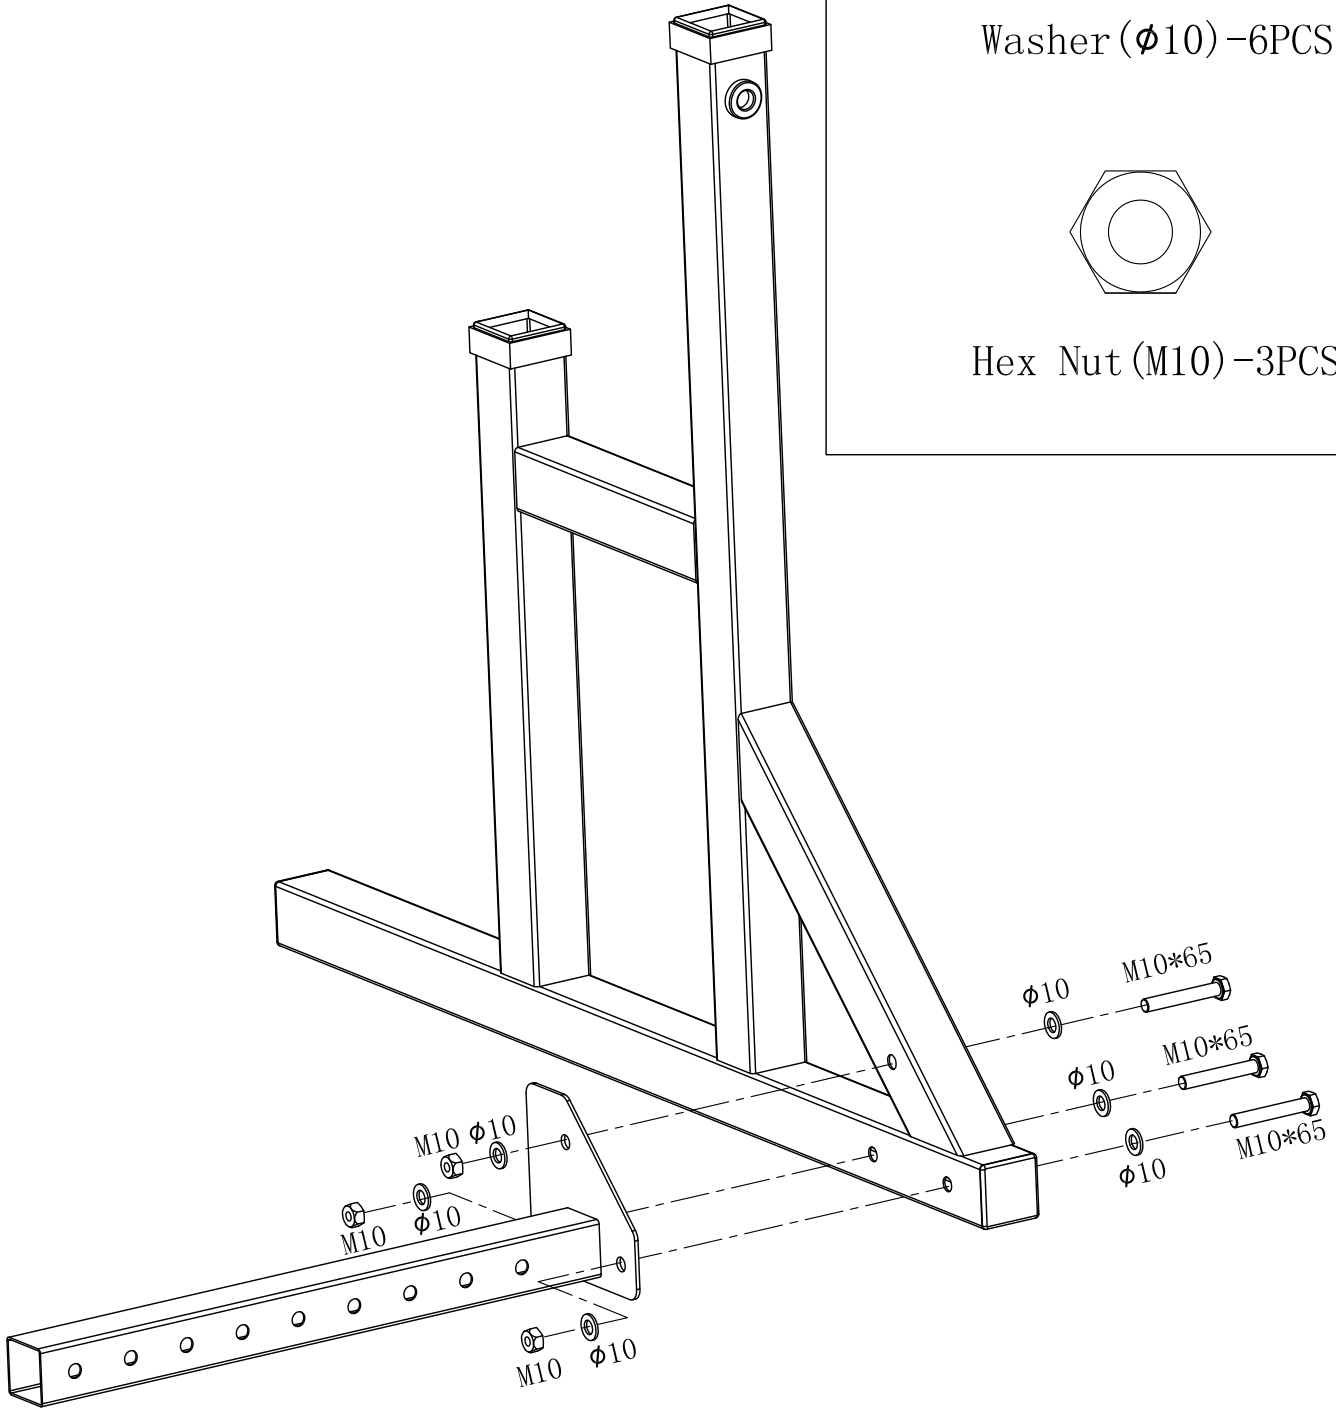

GORILLA SPORTS

Adjustable Squat Rack (100574)

GORILLA SPORTS

Washer: ($\phi 10$)

12x

Hex Nut: (M10)

6x

Hex Bolt: (M10*65)

6x

Spanner

2x

GORILLA SPORTS

Shelves adjustable from 63cm to 93cm

Squat rack height adjustable from 103cm to 163cm

Width adjustable from 72.5cm to 115cm

Maximum load: Rack: 300KG Storage: 280KG Dip handles: 160KG

1

2

3

4