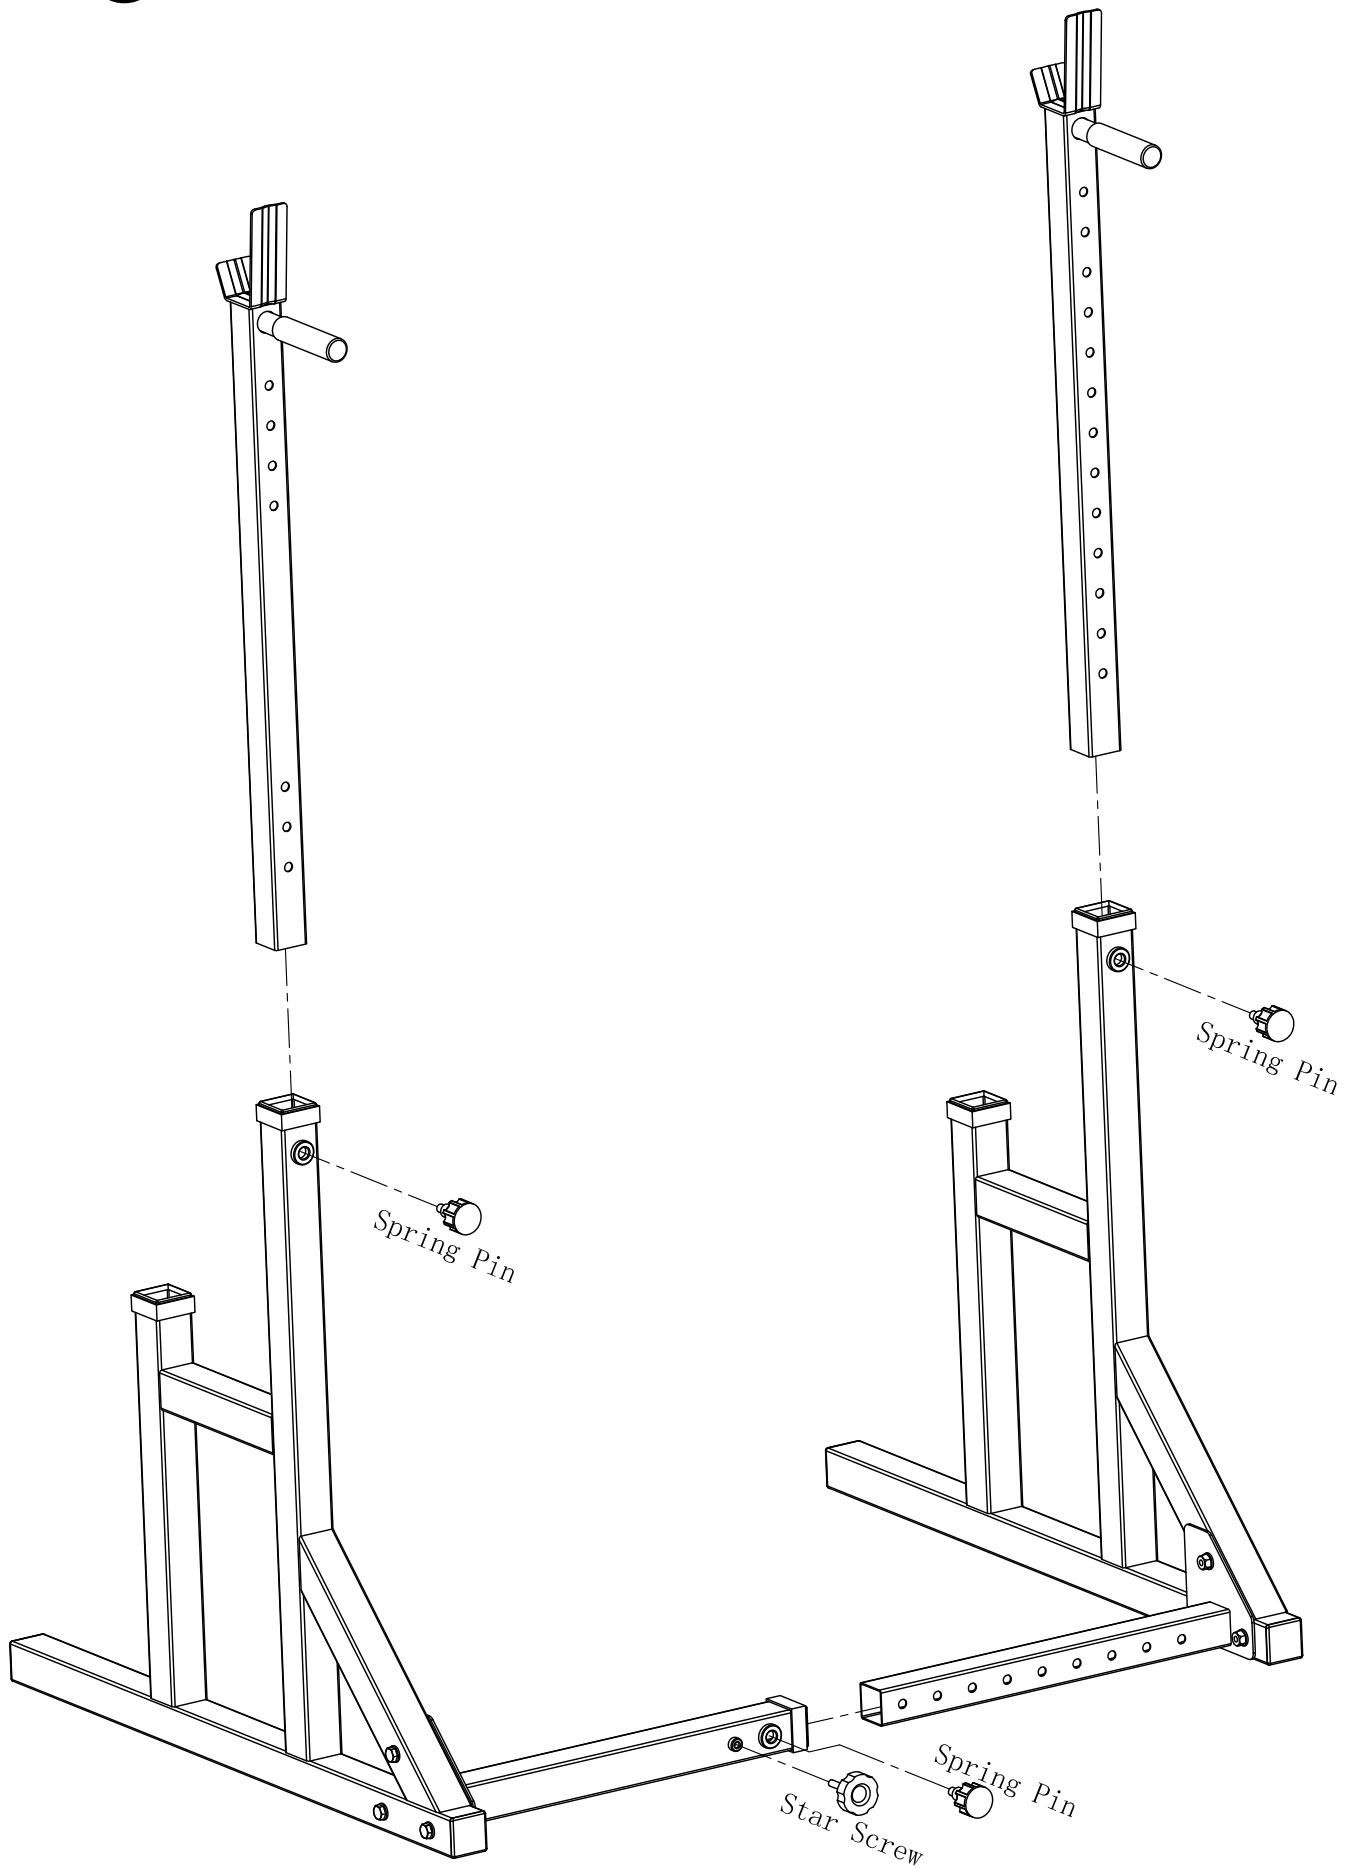

GORILLA SPORTS

Adjustable Squat Rack (100574)

GORILLA SPORTS

Washer: ($\phi 10$)

12x

Hex Nut: (M10)

6x

Hex Bolt: (M10*65)

6x

Spanner

2x

GORILLA SPORTS

Shelves adjustable from 63cm to 93cm

Squat rack height adjustable from 103cm to 163cm

Width adjustable from 72.5cm to 115cm

Maximum load: Rack: 300KG Storage: 280KG Dip handles: 160KG

1

2

3

4