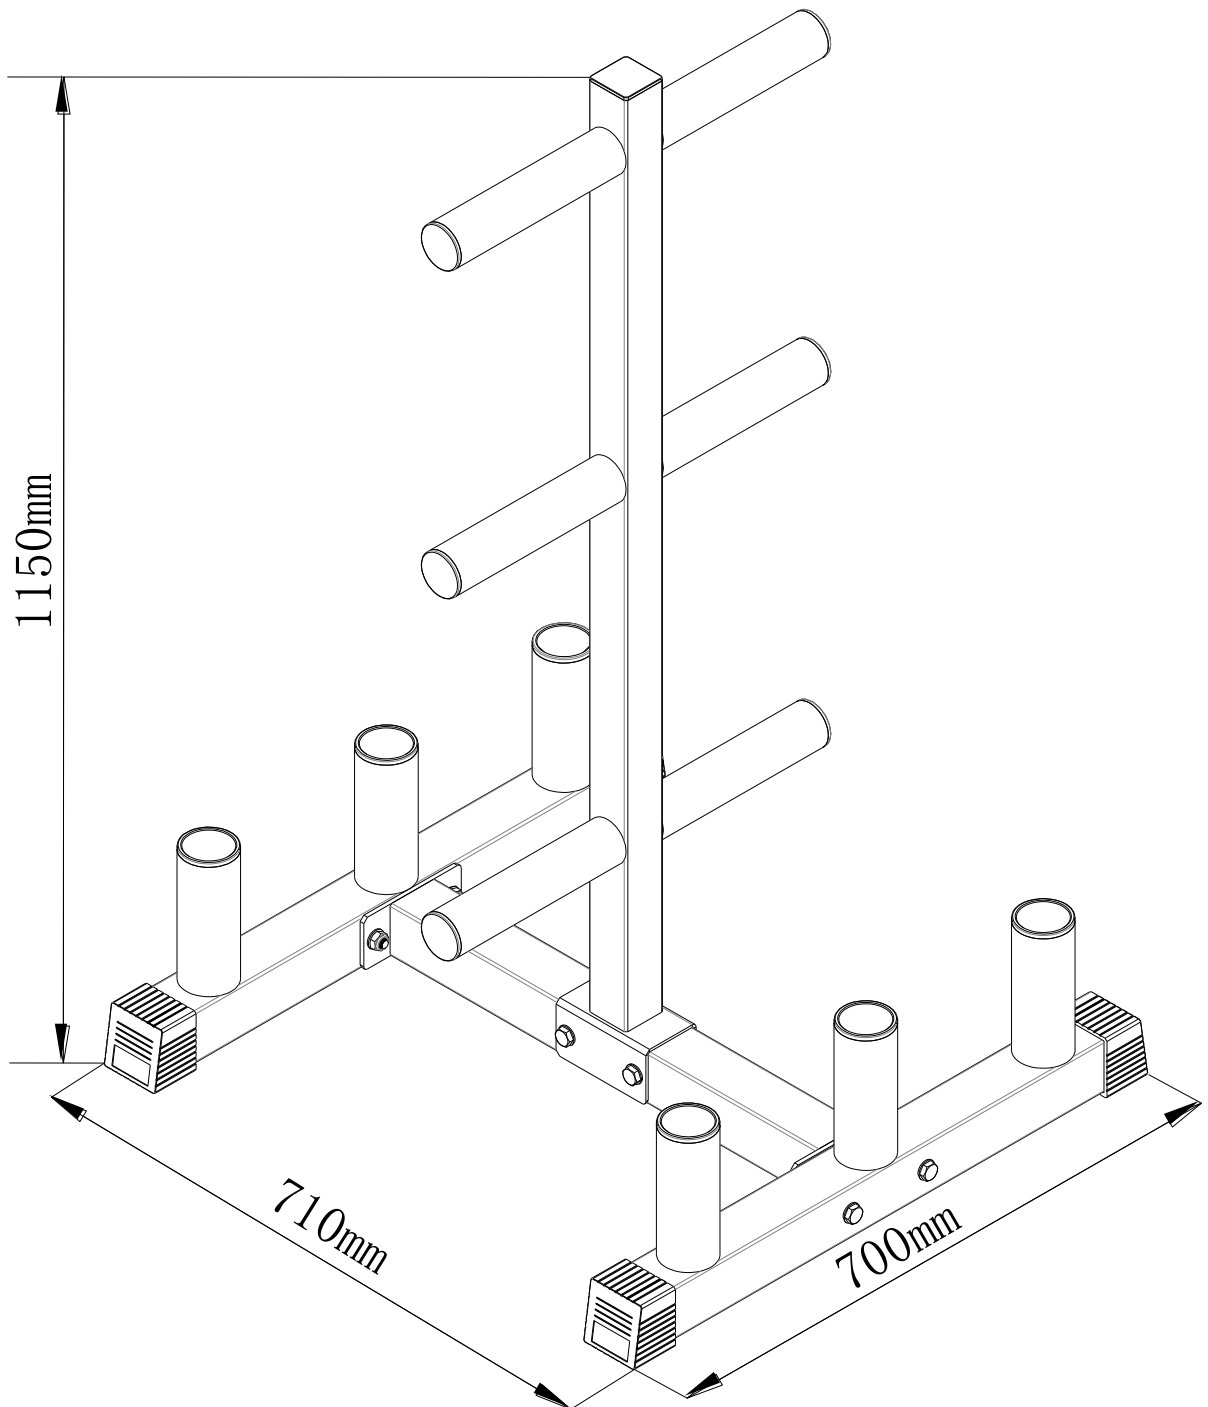

GORILLA SPORTS

Rack for Olympic Plates & Bars (100897)

GORILLA SPORTS

Washer: (Φ 10)

Lock Nut: (M10)

12X

6X

Countersunk Bolt: (M10*75)

1X

Hex Bolt: (M10*80)

6X

GORILLA SPORTS

Maximum load 300KG

1