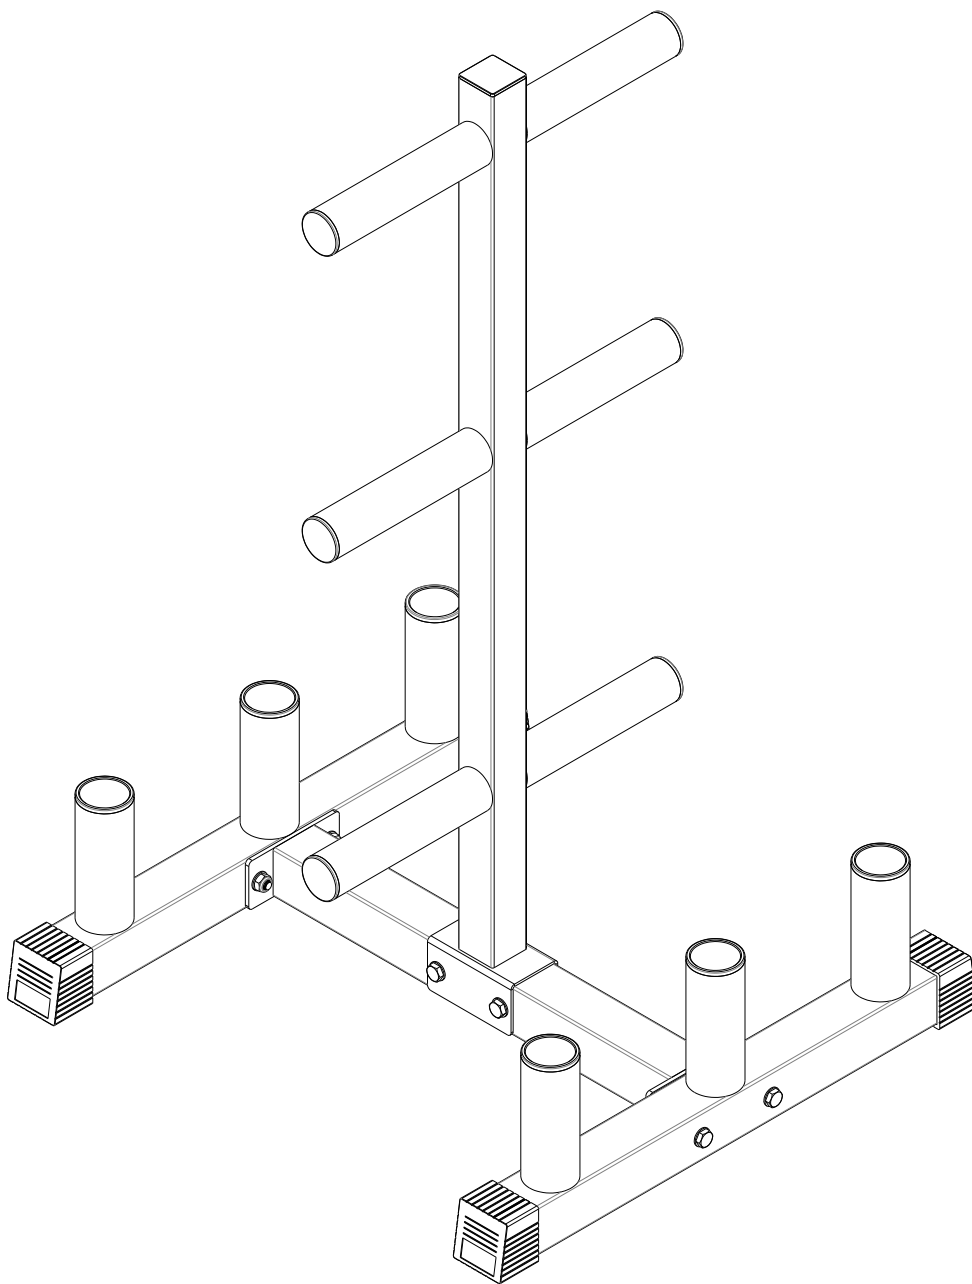

GORILLA SPORTS

Rack for Olympic Plates & Bars (100897)

GORILLA SPORTS

Washer: (Φ 10)

Lock Nut: (M10)

12X

6X

Countersunk Bolt: (M10*75)

1X

Hex Bolt: (M10*80)

6X

GORILLA SPORTS

Maximum load 300KG

1