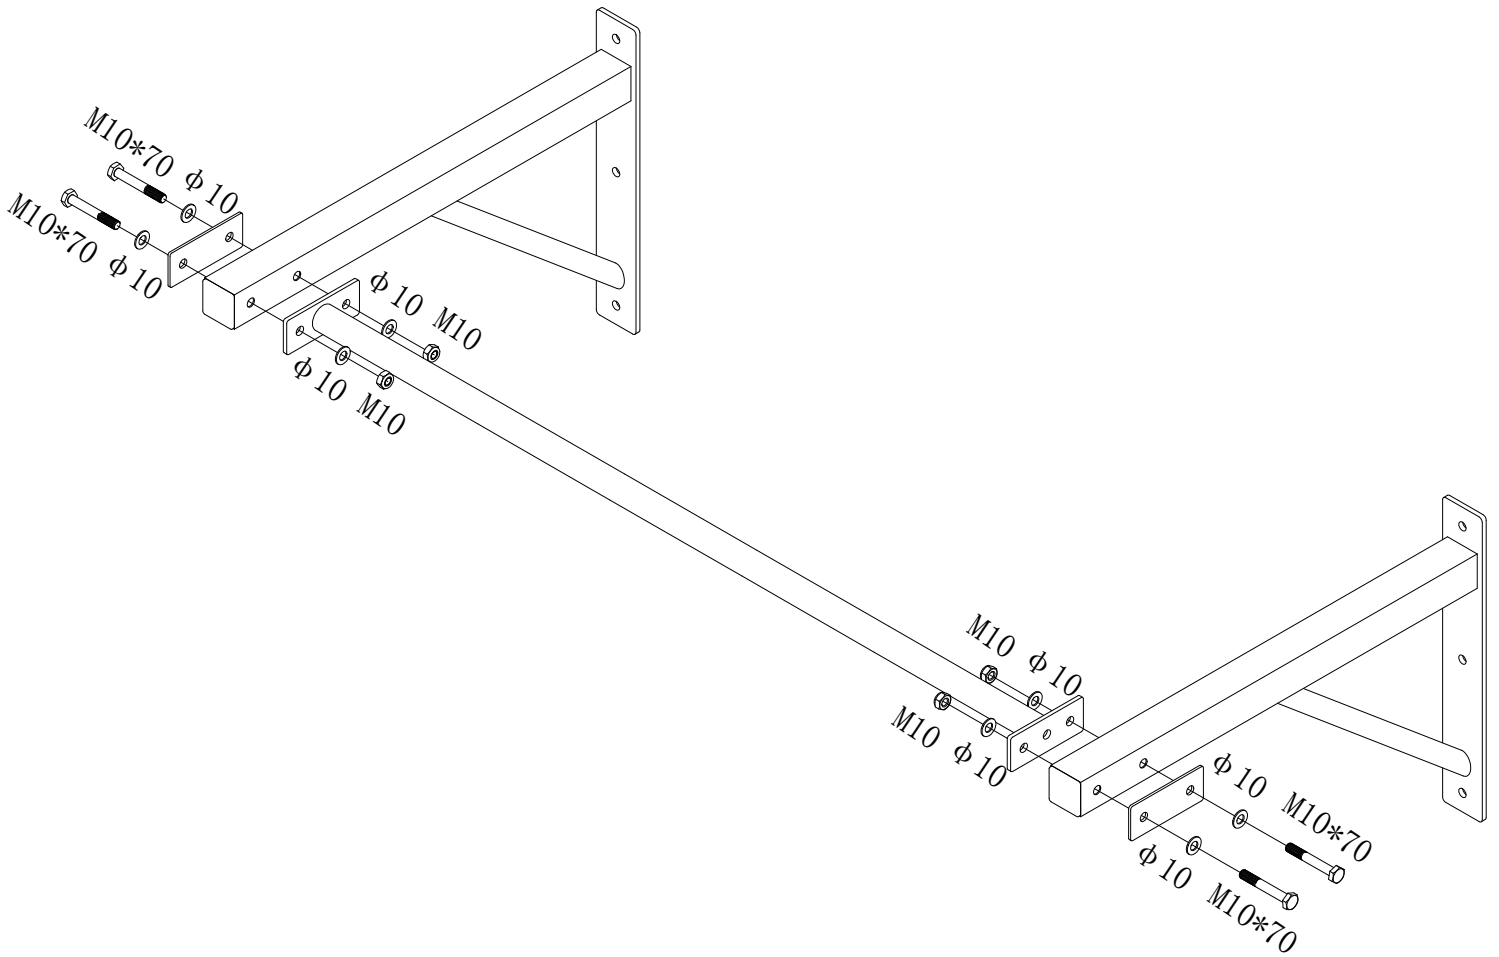

GORILLA SPORTS

Wall-Mounted Chin Up Bar (10000855)

GORILLA SPORTS

Washer: ($\phi 10$) Lock Nut: (M10)

8X

4X

Hex Bolt: (M10*70)

4X

Expansion Bolt: (M10*80)

6X

GORILLA SPORTS

Maximum load 150KG

1

2