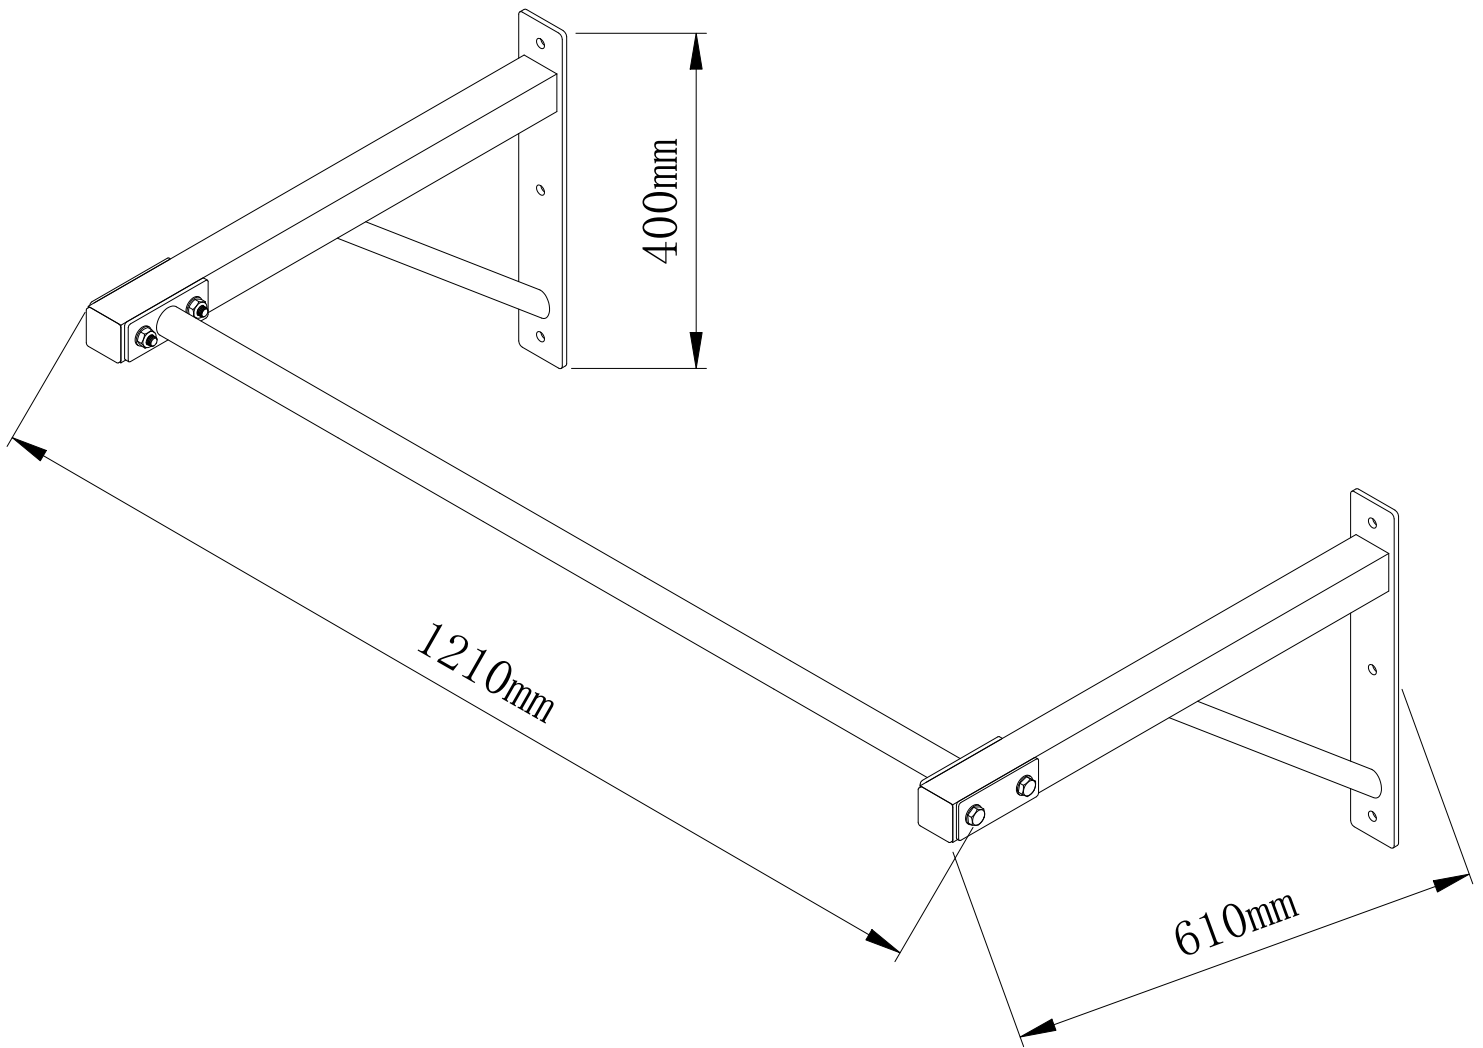

GORILLA SPORTS

Wall-Mounted Chin Up Bar (10000855)

GORILLA SPORTS

Washer: ($\phi 10$) Lock Nut: (M10)

8X

4X

Hex Bolt: (M10*70)

4X

Expansion Bolt: (M10*80)

6X

GORILLA SPORTS

Maximum load 150KG

1

2