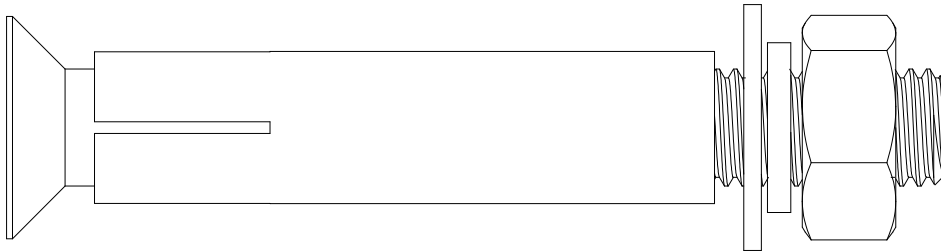

GORILLA SPORTS

Wall-Mounted Chin Up Bar (10000855)

GORILLA SPORTS

Washer: ($\phi 10$) Lock Nut: (M10)

8X

4X

Hex Bolt: (M10*70)

4X

Expansion Bolt: (M10*80)

6X

GORILLA SPORTS

Maximum load 150KG

1

2