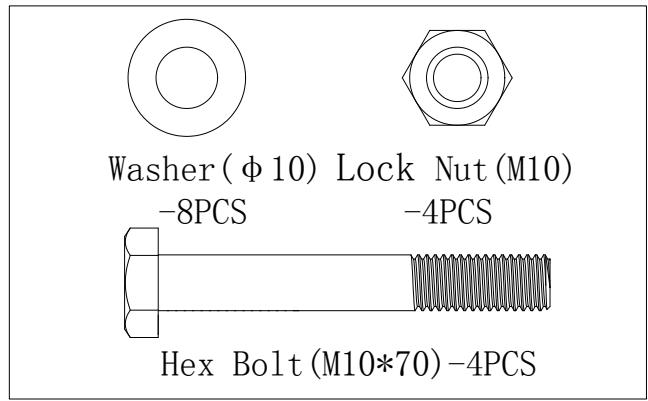

GORILLA SPORTS

Wall-Mounted Chin Up Bar (10000855)

GORILLA SPORTS

Washer: ($\phi 10$) Lock Nut: (M10)

8X

4X

Hex Bolt: (M10*70)

4X

Expansion Bolt: (M10*80)

6X

GORILLA SPORTS

Maximum load 150KG

1

2