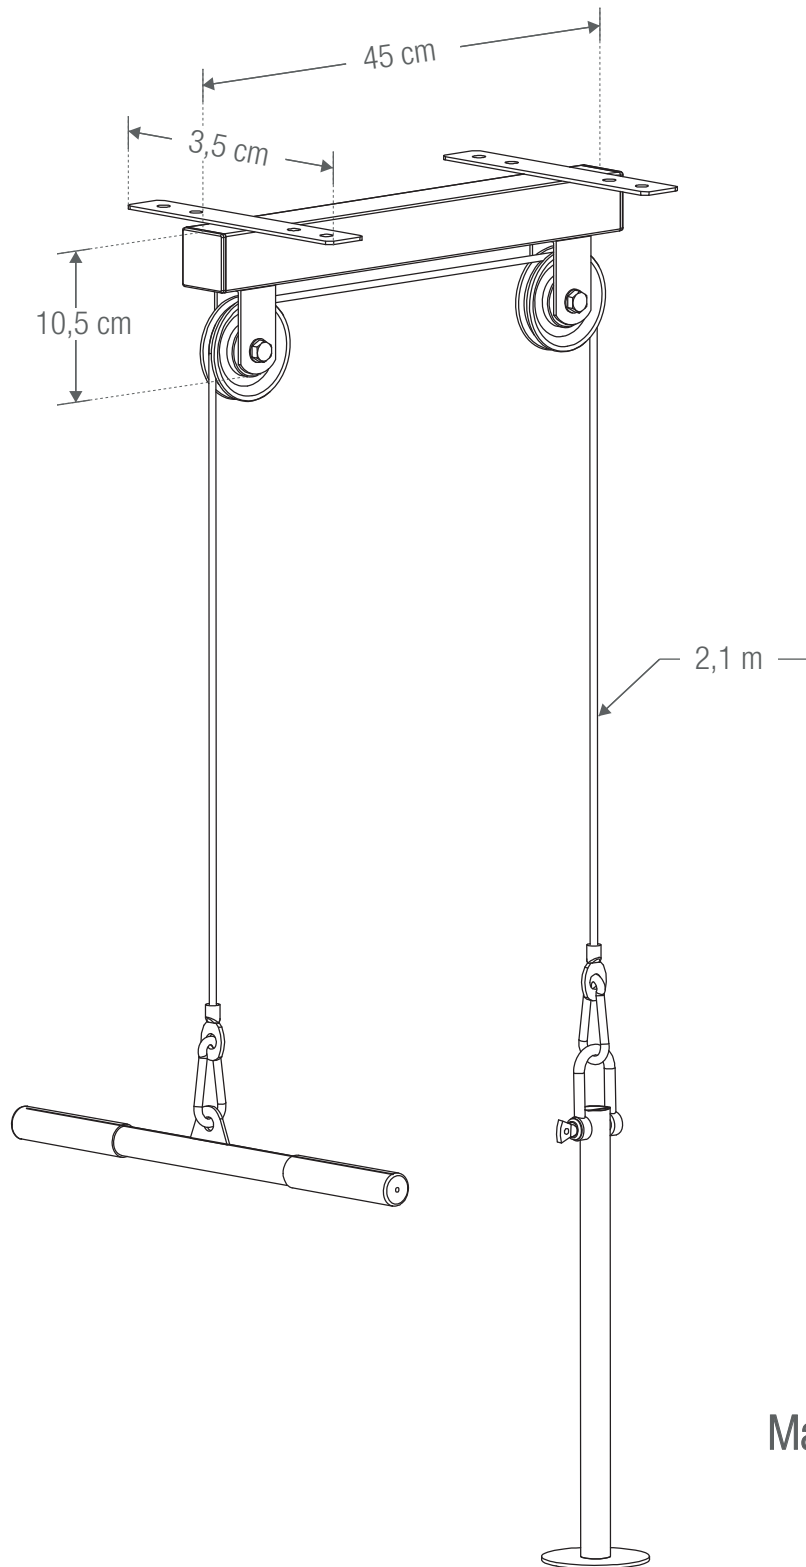

GORILLA SPORTS

Latmachine Ceiling(10000293)

GORILLA SPORTS

PROFESSIONAL GYM EQUIPMENT FOR EVERYONE

Maximum load: 150 kg

GORILLA SPORTS

Washer: (Ø10)

4X

Hex Nut: (M10)

2X

Hex Bolt: (M10*45)

2X

Bulgy Screw(M8)

8X

Pulley

2X

Gourd Buckle

2X

U Shackle

1X

- | | |
|--------------------------|-------------------------|
| | |
| Hex Bolt (M10x45) - 2PCS | Washer (M10) - 4PCS |
| | |
| Hex Nut M10 - 2PC | Bulgy Screw (M8) - 8PCS |