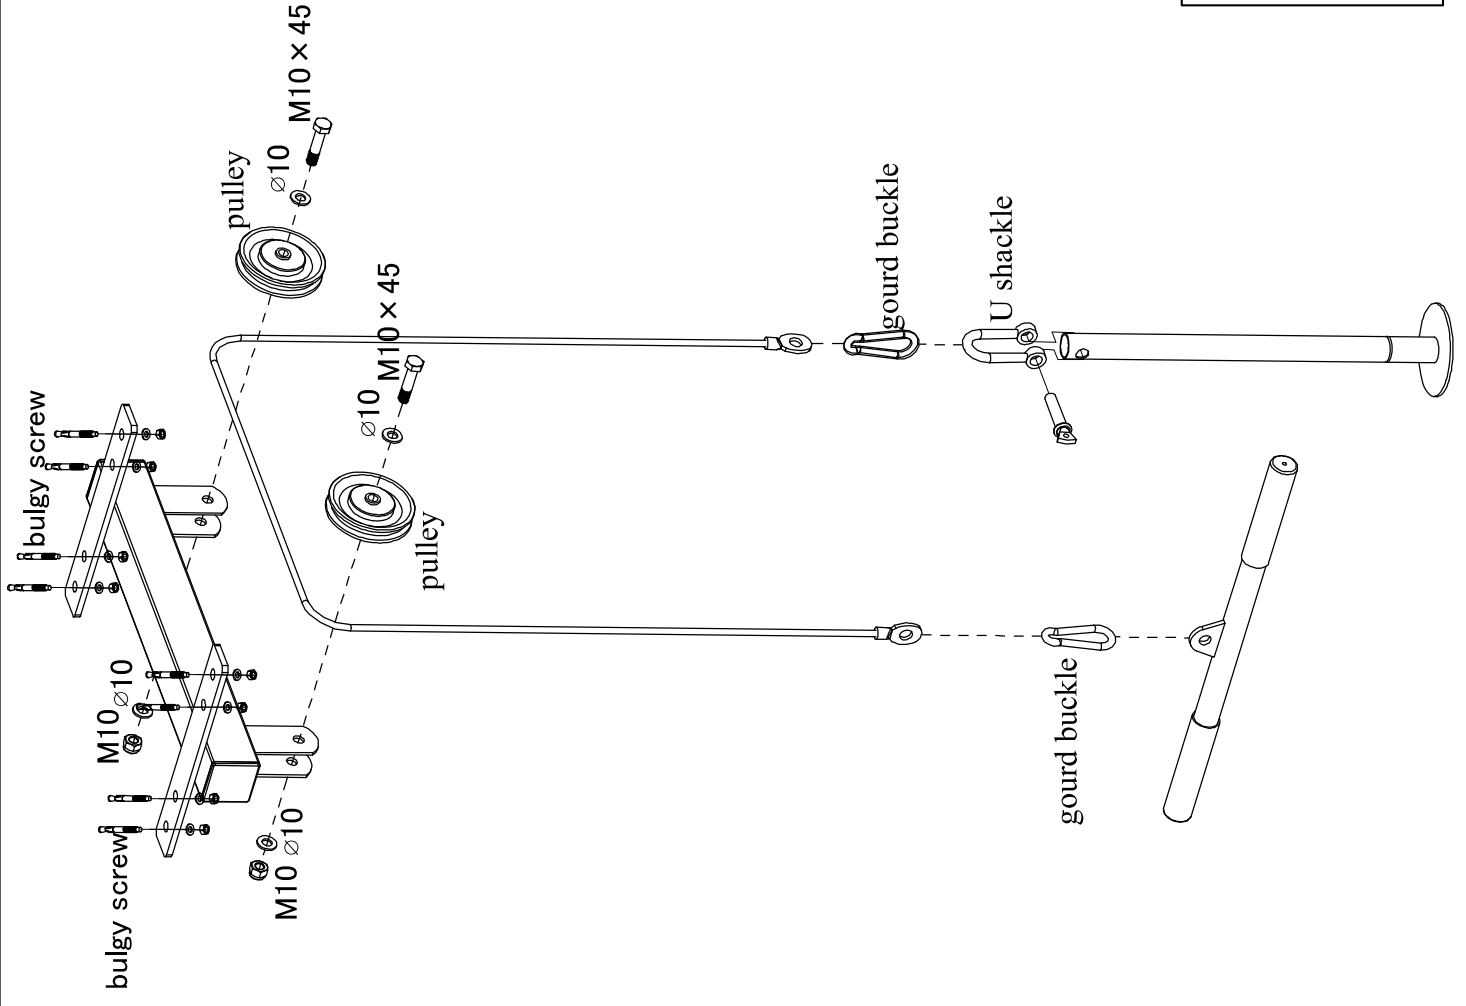

GORILLA SPORTS

Latmachine Ceiling(10000293)

GORILLA SPORTS

PROFESSIONAL GYM EQUIPMENT FOR EVERYONE

Maximum load: 150 kg

GORILLA SPORTS

Washer: (Ø10)

4X

Hex Nut: (M10)

2X

Hex Bolt: (M10*45)

2X

Bulgy Screw(M8)

8X

Pulley

2X

Gourd Buckle

2X

U Shackle

1X

- | | |
|--------------------------|-------------------------|
| | |
| Hex Bolt (M10x45) - 2PCS | Washer (M10) - 4PCS |
| | |
| Hex Nut M10 - 2PC | Bulgy Screw (M8) - 8PCS |