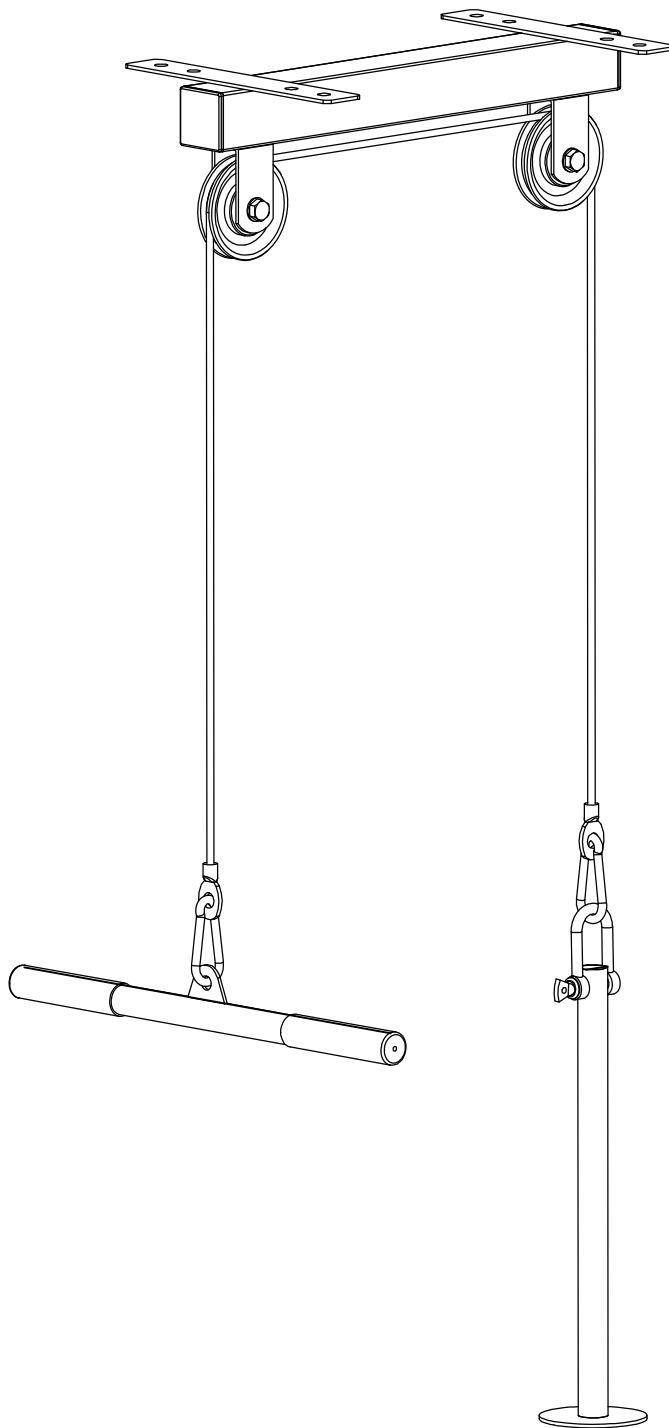

GORILLA SPORTS

Latmachine Ceiling(10000293)

GORILLA SPORTS

PROFESSIONAL GYM EQUIPMENT FOR EVERYONE

Maximum load: 150 kg

GORILLA SPORTS

Washer: (Ø10)

4X

Hex Nut: (M10)

2X

Hex Bolt: (M10*45)

2X

Bulgy Screw(M8)

8X

Pulley

2X

Gourd Buckle

2X

U Shackle

1X

- | | |
|--------------------------|-------------------------|
| | |
| Hex Bolt (M10x45) - 2PCS | Washer (M10) - 4PCS |
| | |
| Hex Nut M10 - 2PC | Bulgy Screw (M8) - 8PCS |